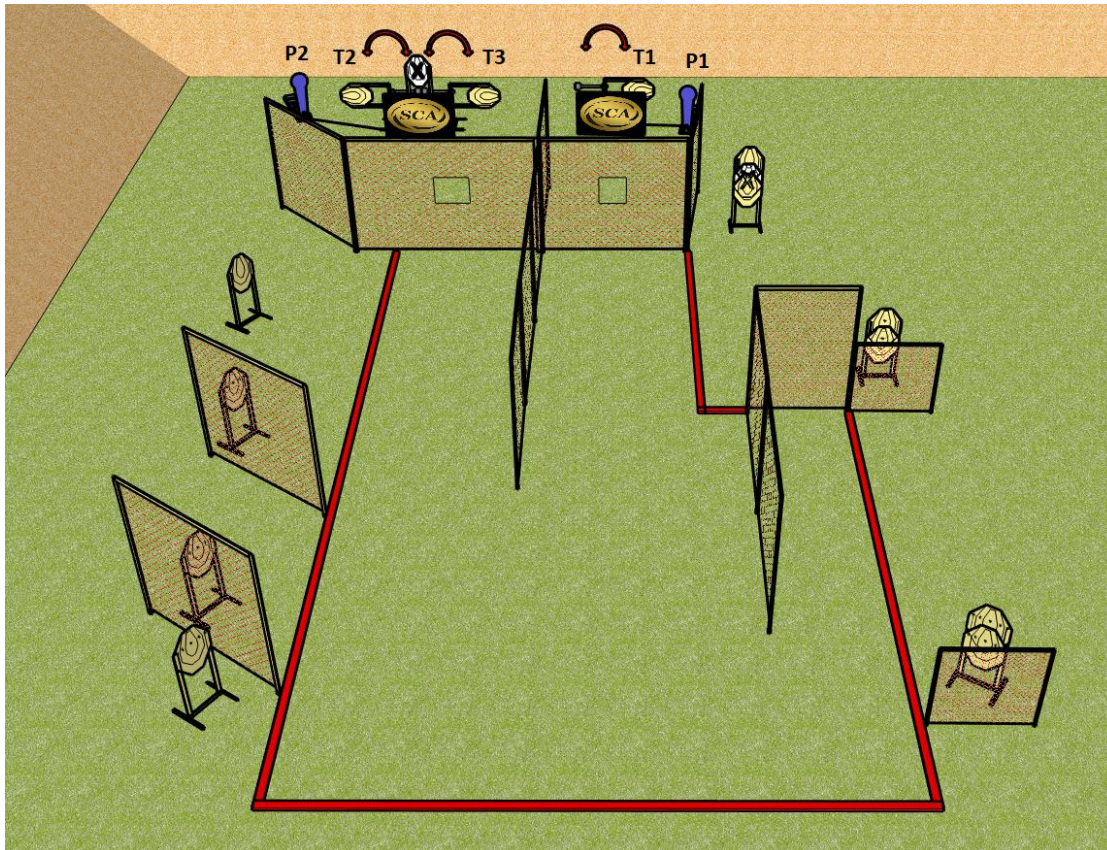

STAGE 5

Terče	13 IPSC terčů, 2 IPSC mini poppery
Počet ran ke skórování	28
Startovní pozice	Kdekoli ve vymezeném prostoru
Stav zbraně	Nabitá, zajištěná, v pouzdře
Stav PCC	Option 1
Začátek	na zvukový signál
Procedura	Po zaznění zvukového signálu řešíte terče z vymezeného prostoru. Popper P1 aktivuje terč T1 a Popper P2 aktivuje terče T2 a T3, které zůstanou viditelné i po ukončení pohybu.
Bezpečné úhly	90 stupňů doprava i doleva a horní výška valu

Targets:	13 IPSC Targets, 2 IPSC mini poppers
Number of rounds to be scored:	28
Start position:	Anywhere in designated area
Handgun condition:	Loaded, holstered
PCC condition:	Option 1
Start:	Audible
Procedure:	After start signal engage all the targets from designated area. Popper P1 activates target T1 and popper P2 activates target T2 and T3. All moving targets stay visible at the end of their movement.
Safety angles:	90 degrees left/right and top of the backstop