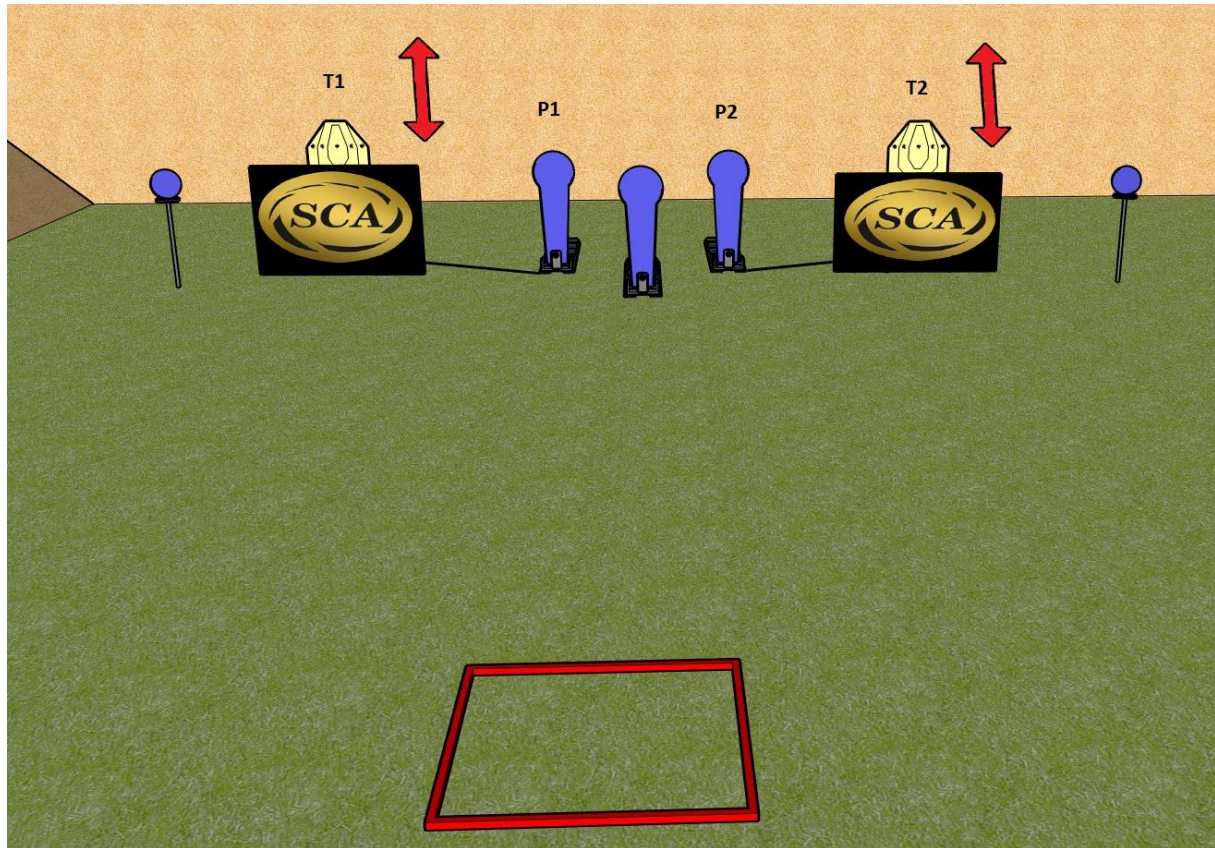

STAGE 6

Terče	2 IPSC terče, 3 IPSC mini poppery, 2 IPSC platy
Počet ran ke skórování	9
Startovní pozice	Kdekoli ve vymezeném prostoru
Stav zbraně	Nenabitá, komora prázdňá, v pouzdře
Stav PCC	Option 3
Začátek	na zvukový signál
Procedura	Po zaznění zvukového signálu řešíte terče z vymezeného prostoru. Popper P1 aktivuje terč T1 a Popper P2 aktivuje terč T2, které zůstanou viditelné i po ukončení pohybu.
Bezpečné úhly	90 stupňů doprava i doleva a horní výška valu

Targets:	2 IPSC Targets, 3 IPSC mini poppers, 2 IPSC plates
Number of rounds to be scored:	9
Start position:	Anywhere in designated area
Handgun condition:	Unloaded, holstered
PCC condition:	Option 3
Start:	Audible
Procedure:	After start signal engage all the targets from designated area. Popper P1 activates target T1 and popper P2 activates target T2. All moving targets stay visible at the end of their movement.
Safety angles:	90 degrees left/right and top of the backstop