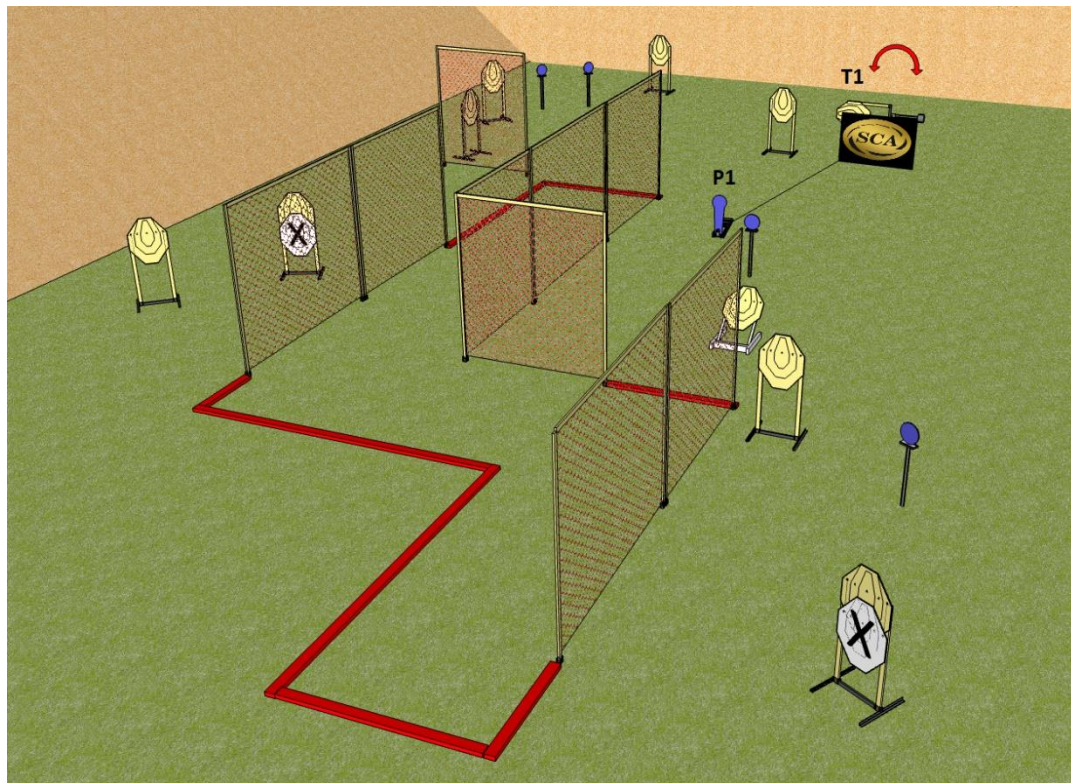

STAGE 4

Terče	10 IPSC terčů, 1 IPSC mini popper, 4 IPSC platy
Počet ran ke skórování	25
Startovní pozice	Kdekoli ve vymezeném prostoru
Stav zbraně	Nabitá, zajištěná, v pouzdře
Stav PCC	Option 1
Začátek	na zvukový signál
Procedura	Po zaznění zvukového signálu řešíte terče z vymezeného prostoru. Popper P1 aktivuje terč T1, který zůstane viditelný i po ukončení pohybu.
Bezpečné úhly	90 stupňů doprava i doleva a horní výška valu

Targets:	10 IPSC Targets, 1 IPSC popper, 4 IPSC plates
Number of rounds to be scored:	25
Start position:	Anywhere in designated area
Handgun condition:	Loaded, holstered
PCC condition:	Option 1
Start:	Audible
Procedure:	After start signal engage all the targets from designated area. Popper P1 activates target T1. All moving targets stay visible at the end of their movement.
Safety angles:	90 degrees left/right and top of the backstop