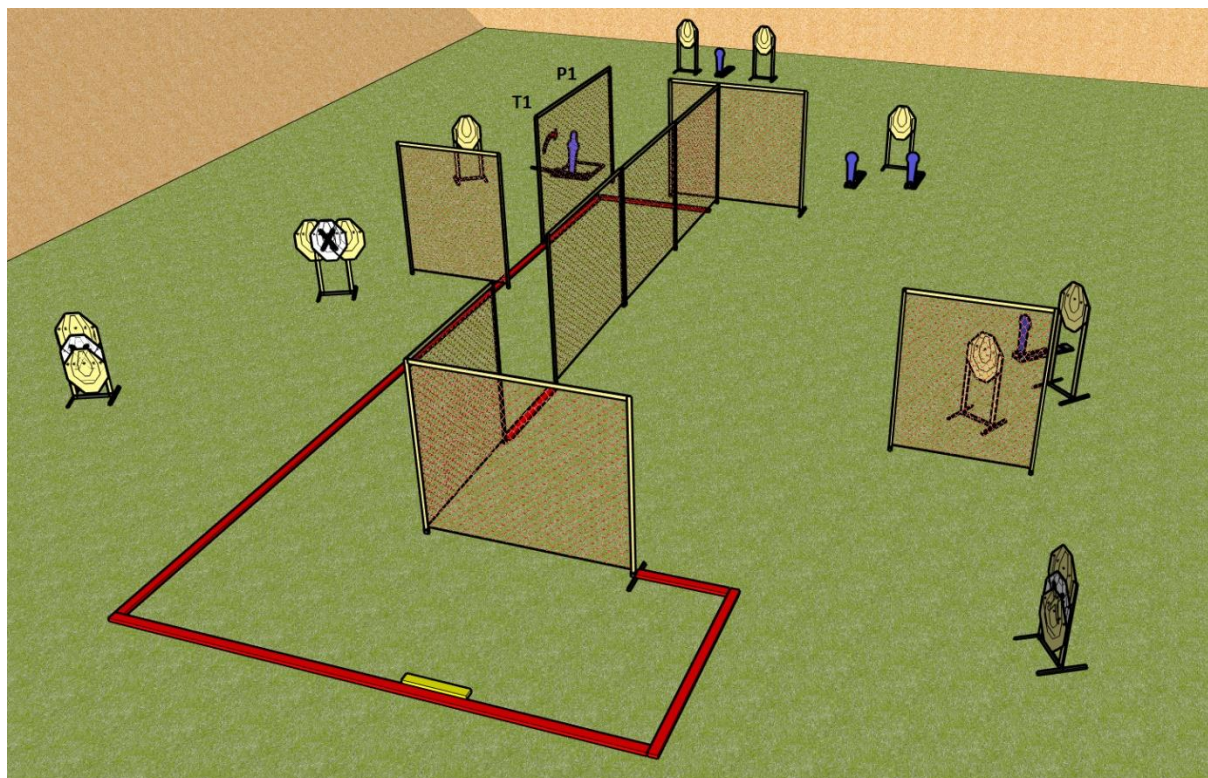

STAGE 8

Terče	13 IPSC terčů, 5 IPSC mini poppery
Počet ran ke skórování	31
Startovní pozice	Obě paty se dotýkají žluté značky
Stav zbraně	Nabitá, zajištěná, v pouzdře
Stav PCC	Option 1
Začátek	na zvukový signál
Procedura	Po zaznění zvukového signálu řešíte terče z vymezeného prostoru. Popper P1 aktivuje překlápěcí terč T1.
Bezpečné úhly	90 stupňů doprava i doleva a horní výška valu

Targets:	13 IPSC Targets, 5 IPSC mini poppers
Number of rounds to be scored:	31
Start position:	Both heels are touching yellow line
Handgun condition:	Loaded, holstered
PCC condition:	Option 1
Start:	Audible
Procedure:	After start signal engage all the targets from designated area. Popper P1 activates target T1 and popper P2 activates target T2. All moving targets stay visible at the end of their movement.
Safety angles:	90 degrees left/right and top of the backstop