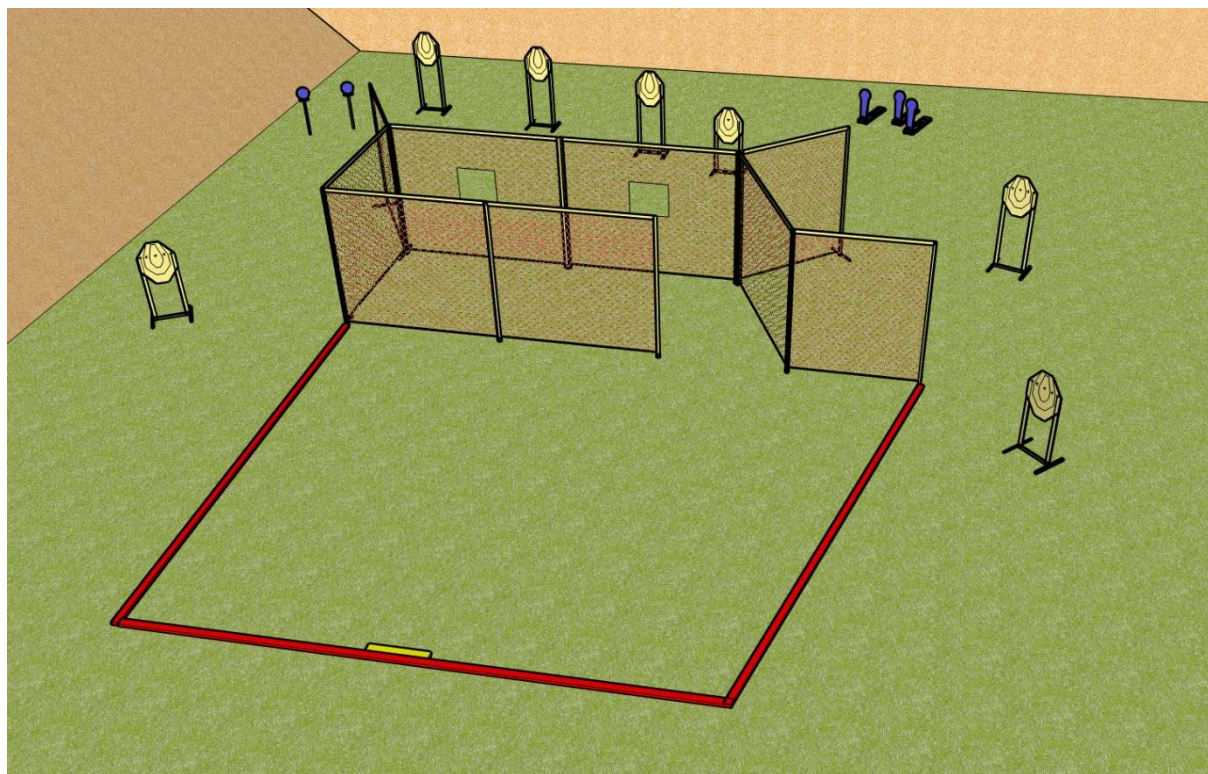

STAGE 7

Terče	7 IPSC terčů, 3 IPSC mini poppery, 2 IPSC platy
Počet ran ke skórování	19
Startovní pozice	Jedna pata se dotýká žluté značky
Stav zbraně	Nabitá, zajištěná, v pouzdře
Stav PCC	Option 1
Začátek	na zvukový signál
Procedura	Po zaznění zvukového signálu řešíte terče z vymezeného prostoru.
Bezpečné úhly	90 stupňů doprava i doleva a horní výška valu

Targets:	7 IPSC Targets, 3 IPSC mini poppers, 2 IPSC plates
Number of rounds to be scored:	19
Start position:	Anywhere in designated area
Handgun condition:	Loaded, holstered
PCC condition:	Option 1
Start:	Audible
Procedure:	After start signal engage all the targets from designated area.
Safety angles:	90 degrees left/right and top of the backstop