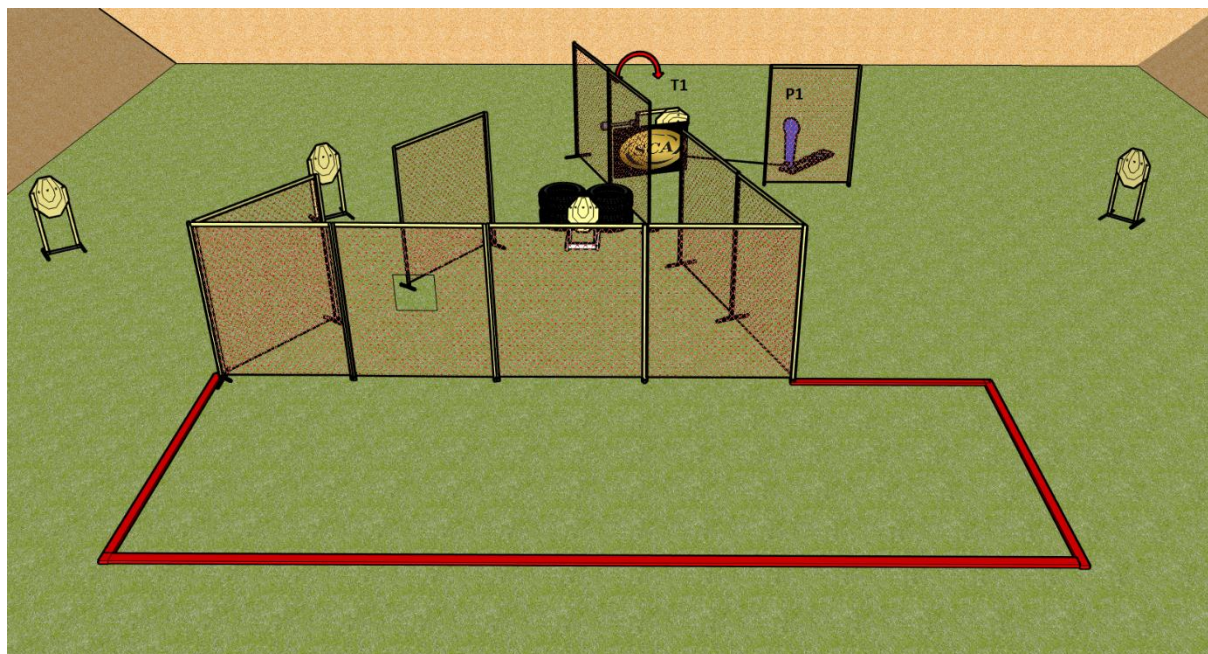

STAGE 3

Terče	5 IPSC terčů, 1 IPSC Popper
Počet ran ke skórování	11
Startovní pozice	Kdekoli ve vymezeném prostoru
Stav zbraně	Nabitá, zajištěná, v pouzdře
Stav PCC	Option 1
Začátek	na zvukový signál
Procedura	Po zaznění zvukového signálu řešíte terče z vymezeného prostoru. Popper P1 aktivuje terč T1, který zůstane viditelný i po ukončení pohybu.
Bezpečné úhly	90 stupňů doprava i doleva a horní výška valu

Targets:	5 IPSC Targets, 1 IPSC popper
Number of rounds to be scored:	11
Start position:	Anywhere in designated area
Handgun condition:	Loaded, holstered
PCC condition:	Option 1
Start:	Audible
Procedure:	After start signal engage all the targets from designated area. Popper P1 activates target T1. All moving targets stay visible at the end of their movement.
Safety angles:	90 degrees left/right and top of the backstop